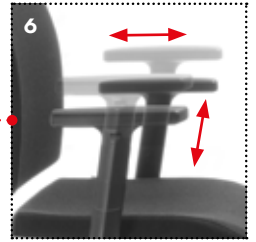

Headrest adjustment  
Verstellen van hoofdsteun

Adjustment of backrest and seat tilt angle  
Verstellen van kantelhoek van rugleuning en zitting

Tilt force adjustment  
Verstellen van kantelkracht

Adjustment of backrest height  
In hoogte verstelbare rugleuning

Back lumbar support adjustment  
Lendesteun verstelling

Adjustable armrest up-down  
Verstellen van de armsteunen

Adjustment of seat height  
Verstellen van zithoogte

Seat depth adjustment  
Verstellen van zitdiepte

Adjustment of seat tilt angle (mech.L)  
Zithoek verstelling (mech. L)

**SW MECHANISM:** self-weighing synchro mechanism with fixing the backrest in 5 positions – spring force automatically adapts to the user's weight, along with an adjustable seat depth