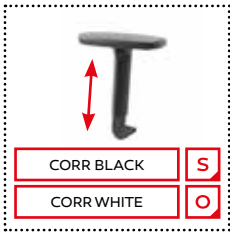

ARMRESTS • ARMSTEUNEN

P 48 B: Adjustable armrests, up and down. Soft pad made of TPU. Structure - black nylon.
P 48 B: In hoogte verstelbare armsteunen. Zacht armstuk uit TPU. Constructie - zwart nylon.